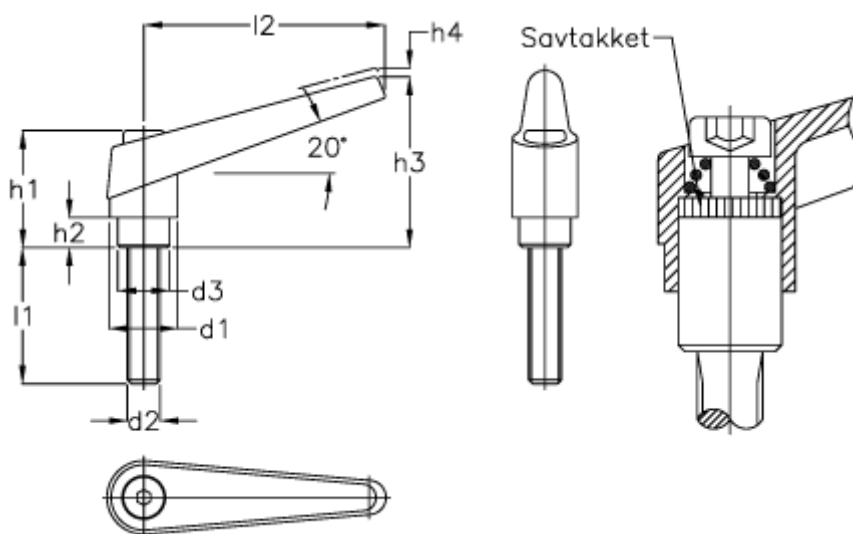

# Data Sheet

Article number: 20434834

Description: E+G Adjustable hand lever  
GN101-22-M10x40- SW, matt black

## Measures

d1 = 22

l2 = 74

d2 = M10

d3 = 16.0

h1 = 36.0

h2 = 8.0

h3 = 52

h4 = 4.0

l1 = 40